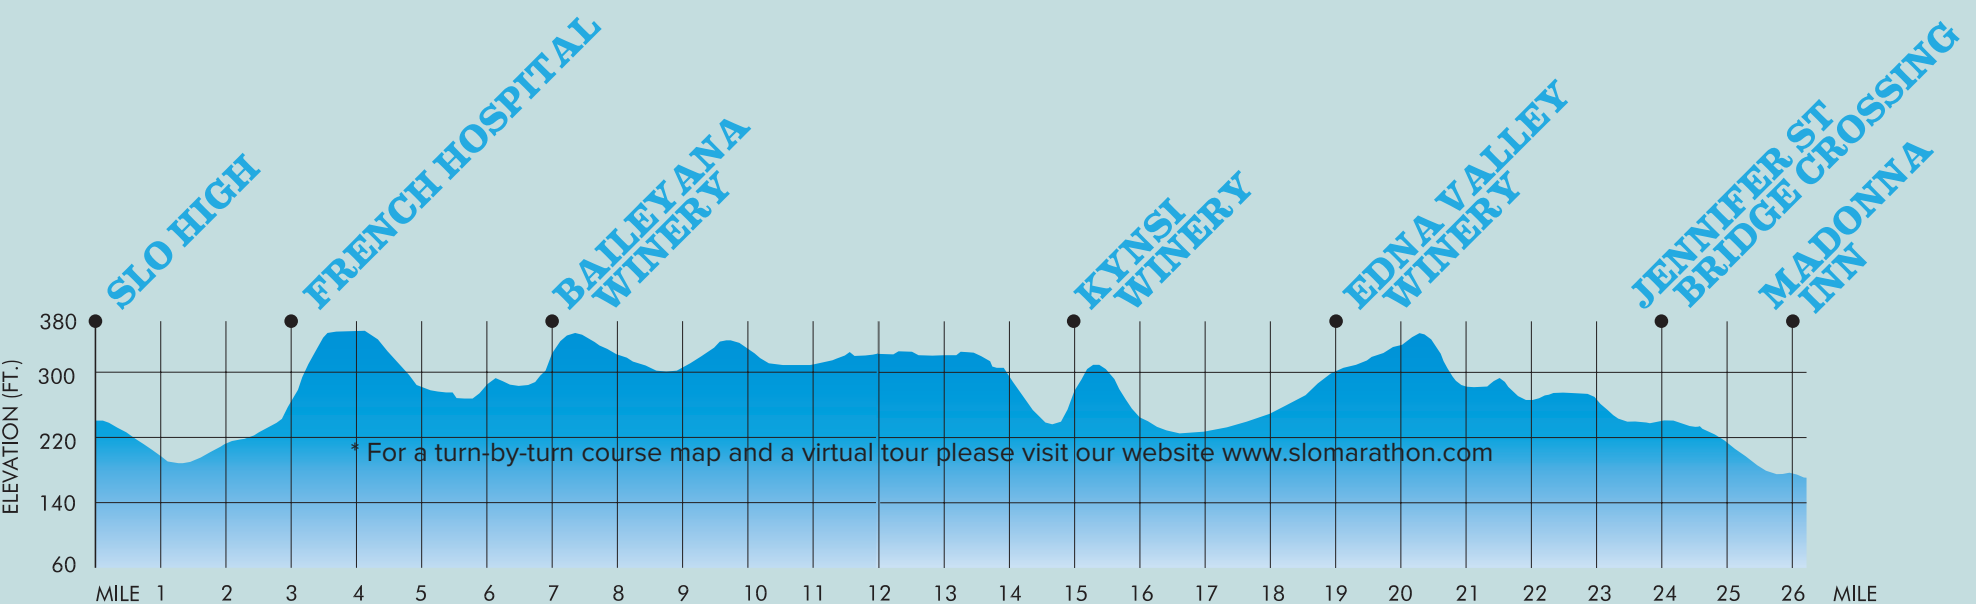

SAN LUIS OBISPO MARATHON + HALF

Presented By **LeftLane** SPORTS.com

SPONSORED BY

LEGEND

- START
- FINISH
- TURN-AROUND
- HIGHWAY
- 1 OUT MILE MARKER
- 13 BACK MILE MARKER
- AID/WATER
- PORTOLET
- FIRST AID
- AMBULANCE
- TIME SPLIT MAT
- CHEER ZONE

MARATHON: 26.2 MILES (42.2 KM)

* For a turn-by-turn course map and a virtual tour please visit our website www.slomarathon.com