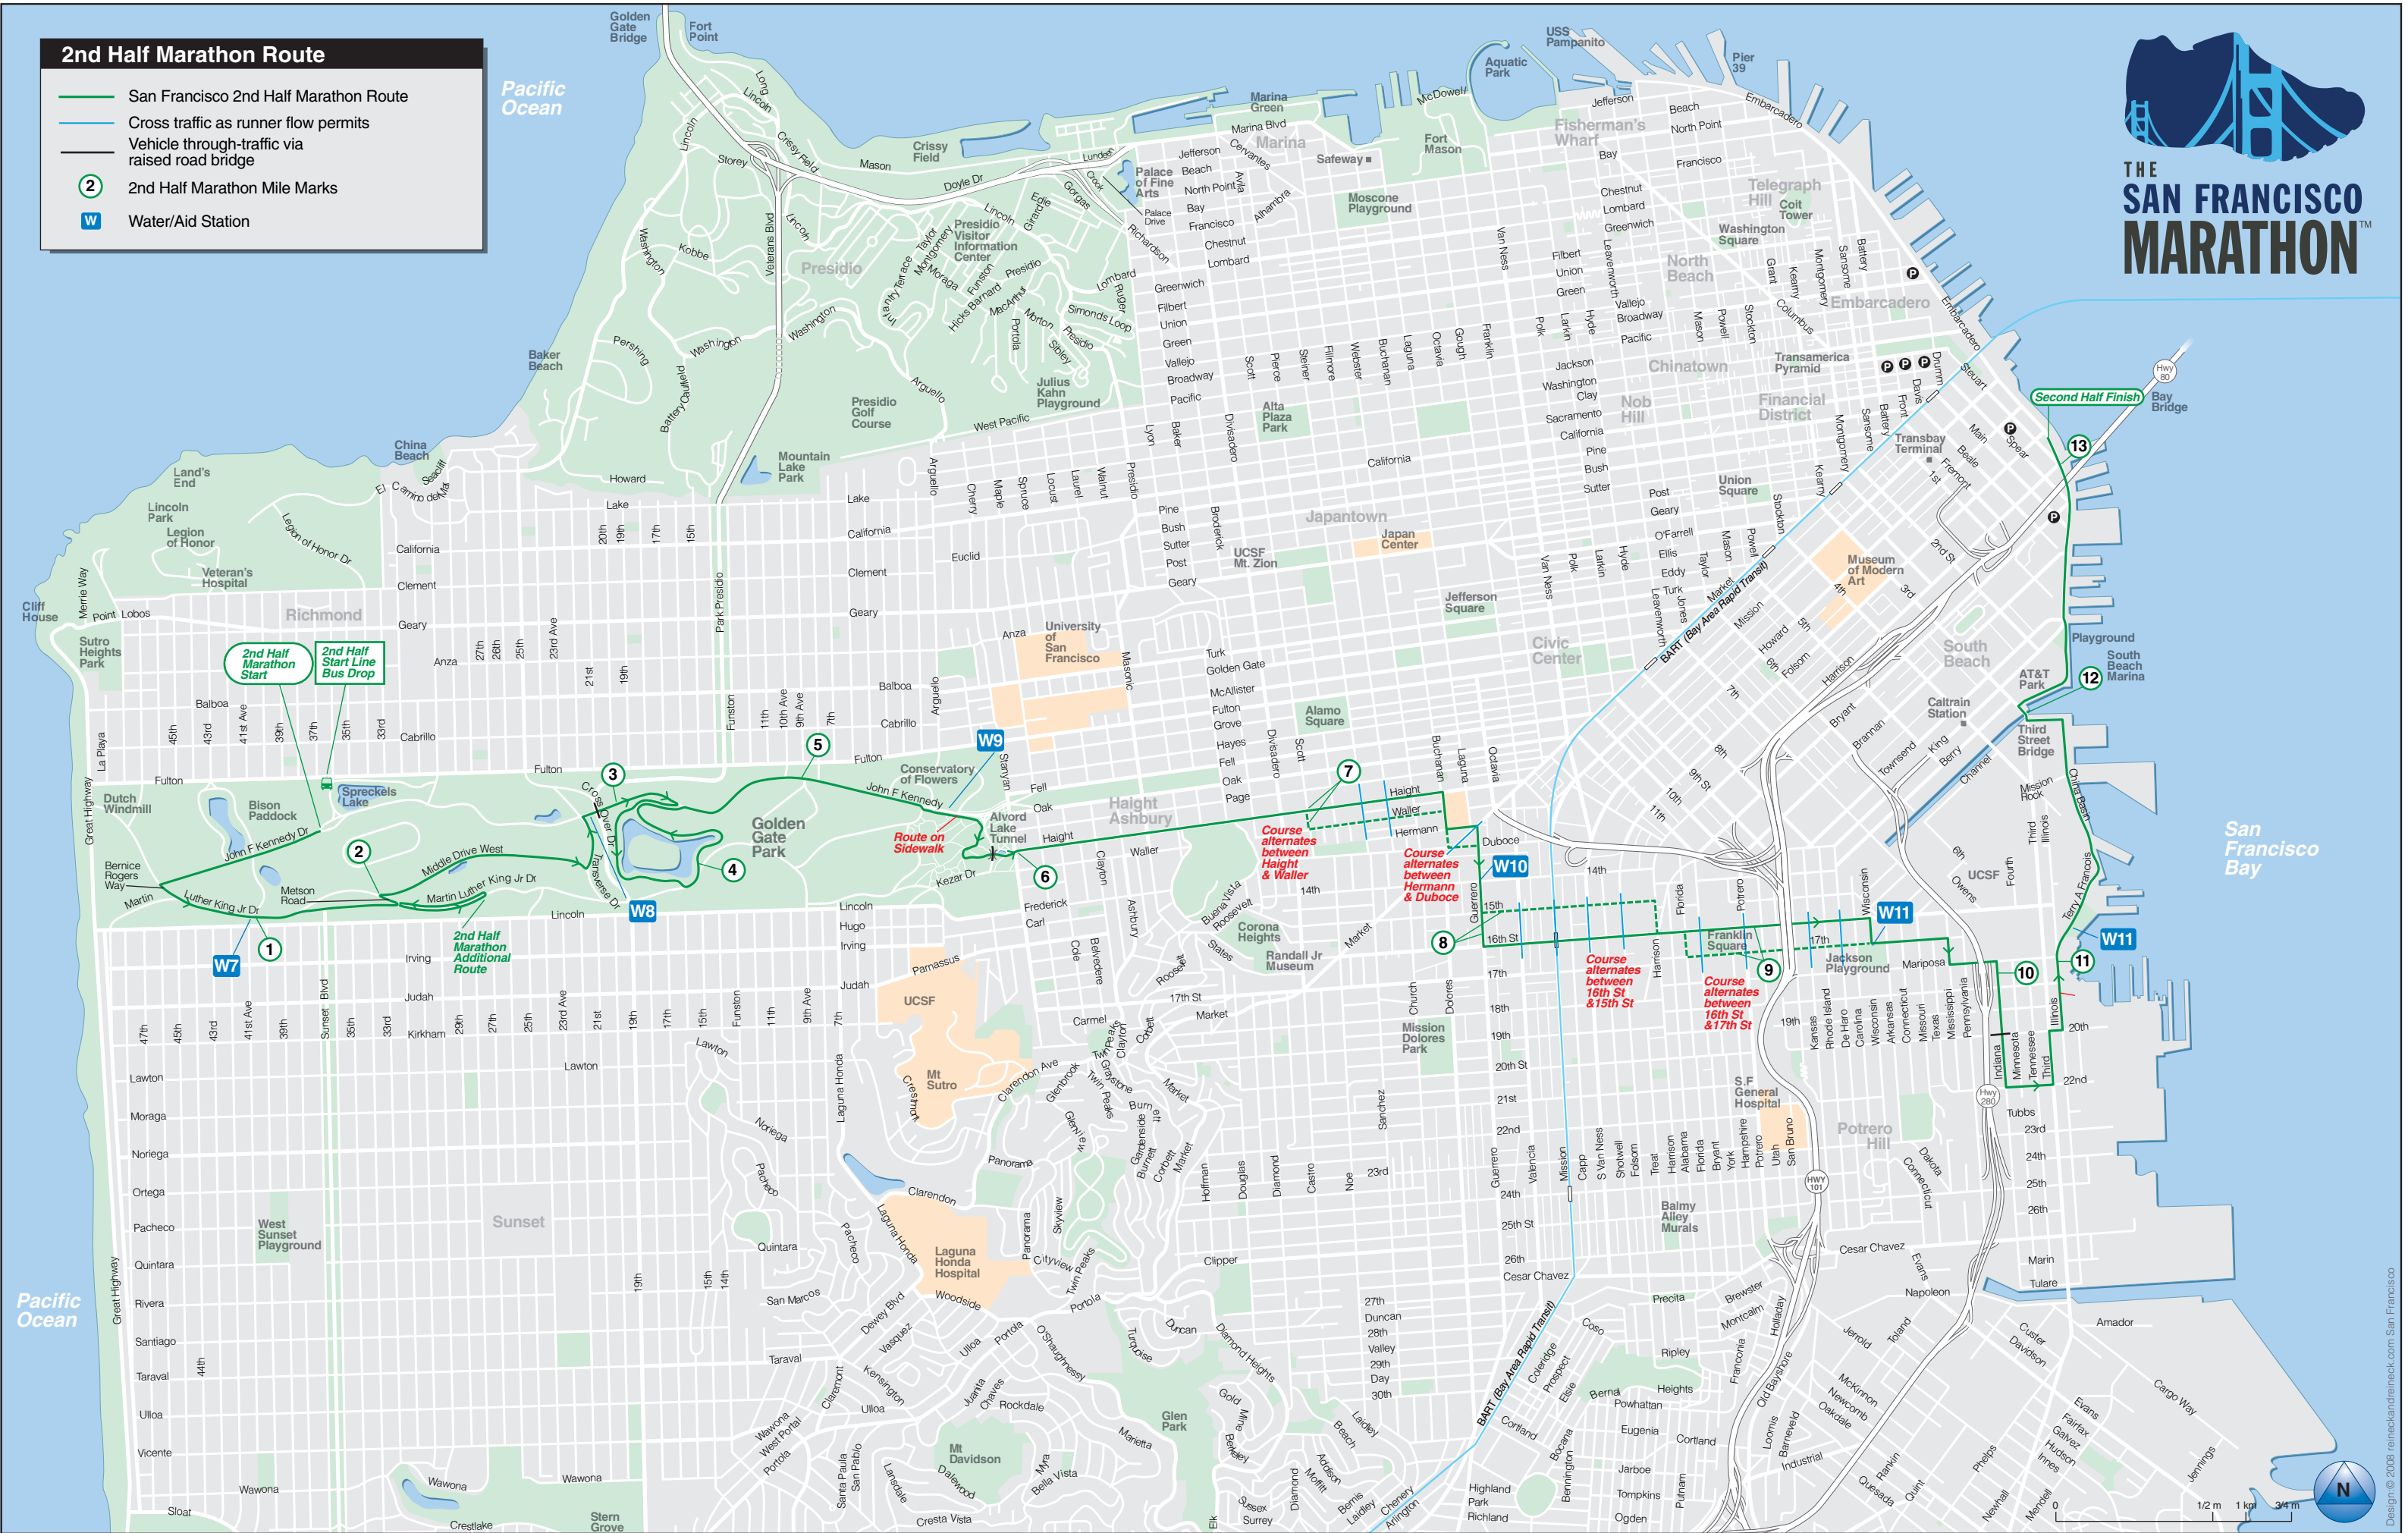

2nd Half Marathon Route

-  San Francisco 2nd Half Marathon Route
-  Cross traffic as runner flow permits
-  Vehicle through-traffic via raised road bridge
-  2nd Half Marathon Mile Marks
-  Water/Aid Station

THE SAN FRANCISCO MARATHON™

2nd Half Marathon Start

2nd Half Start Line Bus Drop

2nd Half Marathon Additional Route

Route on Sidewalk

Course alternates between Haight & Waller

Course alternates between Hermann & Duboce

Course alternates between 16th St & 15th St

Course alternates between 16th St & 17th St